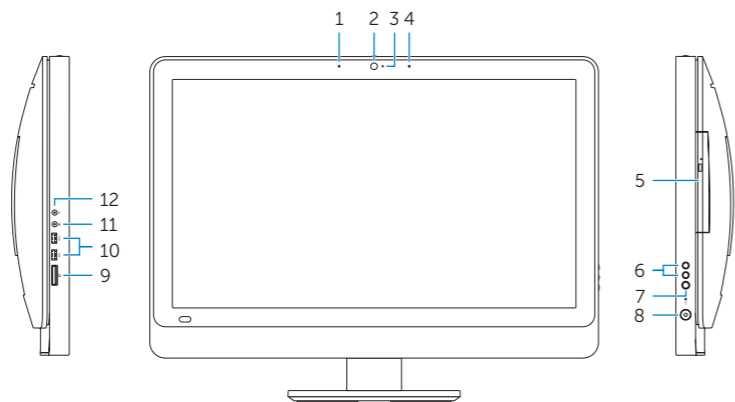

Features

Funkce | Ominaisuudet | Funksjoner | Funktioner

1. Left microphone
2. Camera
3. Camera-status light
4. Right microphone
5. Optical drive
6. Brightness-control buttons (2)
7. Input-source selection (optional)/Display-off button
8. Power button
9. Media-card reader
10. USB 3.0 ports (2)
11. Microphone port
12. Headphone port